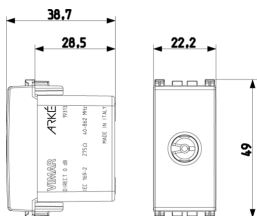

• Arké lives in your time

3D

- **Class group:** Antenna and satellite technique
- **Class:** Antenna socket box
- **Model:** End socket
- **Cover:** None
- **Number of outlets:** 1

- **Suitable for remote power supply:** Yes
- **Type of fastening:** Snap mounting (engagement)
- **Colour:** White
- **RAL-number (similar):** 9016
- **Material:** Plastic