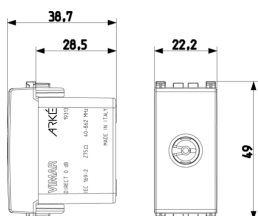

### TV 40-862MHz single conn.outlet grey

Coaxial TV 40-862 MHz socket outlet, single connection, with IEC 60169-2 female connector, grey

3 - Active

20 NR

- [Arké lives in your time](#)

3D

- **Class group:** Antenna and satellite technique
- **Class:** Antenna socket box
- **Model:** End socket
- **Cover:** None
- **Number of outlets:** 1
- **Suitable for remote power supply:** Yes
- **Type of fastening:** Snap mounting (engagement)
- **Colour:** Grey
- **RAL-number (similar):** 7015
- **Surface protection:** Untreated
- **Material:** Plastic

- 10. EAC Eurasian Customs Union
- 43. UKCA mark - Great Britain

- 99. WEEE Directive ([download](#))

8007352471467  
1 NR  
4.1x2.8x5.3 [cm]  
24.9 [g]

8007352471474  
20 NR  
21.4x11.6x6 [cm]  
554.4 [g]