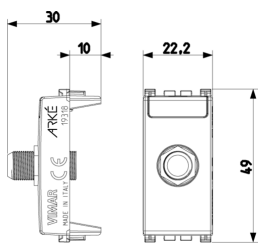

ARKÉ: F type female socket connector white

19318.B

Wiring devices / Traditional wiring devices / ARKÉ / Devices

F type female socket connector white

Coaxial socket outlet with F type (IEC 60169-24) female connector, white. For frequencies up to 2400 MHz. In/out connection with F type male connector (01654)

3 - Active

10 NR

- [Arké lives in your time](#)

3D

- **Class group:** Antenna and satellite technique
- **Class:** Antenna socket box
- **Model:** End socket
- **Cover:** None
- **Number of outlets:** 1

- 00. CE Marking - EU
- 00. CE Marking - EU
- 10. EAC Eurasian Customs Union

- **Suitable for remote power supply:** Yes
- **Type of fastening:** Snap mounting (engagement)
- **Colour:** White
- **RAL-number (similar):** 9016
- **Material:** Plastic

- 37. Marking - Morocco
- 43. UKCA mark - Great Britain
- 99. WEEE Directive ([download](#))

8007352455856
1 NR
4.1x2.8x5.3 [cm]
14.2 [g]

8007352455863
10 NR
14.4x9x6 [cm]
179.5 [g]

8007352626263
160 NR
37.5x30x13.5 [cm]
3,272 [g]

Vimar