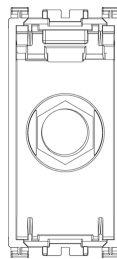

ARKÉ: F type female socket connector Metal

19318.M

Wiring devices / Traditional wiring devices / ARKÉ / Devices

F type female socket connector Metal

Coaxial socket outlet with F type (IEC 60169-24) female connector, Metal. For frequencies up to 2400 MHz. In/out connection with F type male connector (01654)

3 - Active

10 NR

- [Arké lives in your time](#)

3D

- **Class group:** Antenna and satellite technique
- **Class:** Antenna socket box
- **Model:** End socket
- **Cover:** None
- **Number of outlets:** 1
- **Suitable for remote power supply:** Yes

- 00. CE Marking - EU
- 00. CE Marking - EU
- 10. EAC Eurasian Customs Union
- 37. Marking - Morocco

- **Type of fastening:** Snap mounting (engagement)
- **Colour:** Aluminium
- **RAL-number (similar):** 9007
- **Surface protection:** Lacquered
- **Material:** Plastic

- 43. UKCA mark - Great Britain
- 96. Electrotechnical expert ([download](#))
- 99. WEEE Directive ([download](#))

8 007352594623

8007352594623
1 NR
4.1x2.8x5.3 [cm]
15.1 [g]

8 007352594630

8007352594630
10 NR
14.4x9x6 [cm]
187.3 [g]