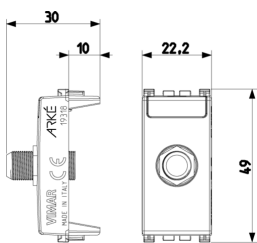

ARKÉ: F type female socket connector Metal

19318.M

Wiring devices / Traditional wiring devices / ARKÉ / Devices

F type female socket connector Metal

Coaxial socket outlet with F type (IEC 60169-24) female connector, Metal. For frequencies up to 2400 MHz. In/out connection with F type male connector (01654)

3 - Active

10 NR

- [Arké lives in your time](#)

3D

- **Class group:** Antenna and satellite technique
- **Class:** Antenna socket box
- **Model:** End socket
- **Cover:** None
- **Number of outlets:** 1
- **Suitable for remote power supply:** Yes

- 00. CE Marking - EU
- 00. CE Marking - EU
- 10. EAC Eurasian Customs Union
- 37. Marking - Morocco

- **Type of fastening:** Snap mounting (engagement)
- **Colour:** Aluminium
- **RAL-number (similar):** 9007
- **Surface protection:** Lacquered
- **Material:** Plastic

- 43. UKCA mark - Great Britain
- 96. Electrotechnical expert ([download](#))
- 99. WEEE Directive ([download](#))

8 007352594623

8007352594623
1 NR
4.1x2.8x5.3 [cm]
15.1 [g]

8 007352594630

8007352594630
10 NR
14.4x9x6 [cm]
187.3 [g]