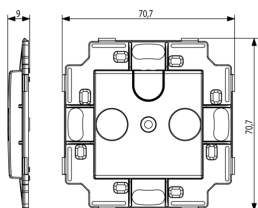

3D

- **Class group:** Antenna and satellite technique
- **Class:** Antenna socket box
- **Cover:** None
- **Number of outlets:** 2
- **Suitable for remote power supply:** Yes

- **Type of fastening:** Snap mounting (engagement)
- **Colour:** Aluminium
- **RAL-number (similar):** 9007
- **Surface protection:** Lacquered
- **Material:** Plastic