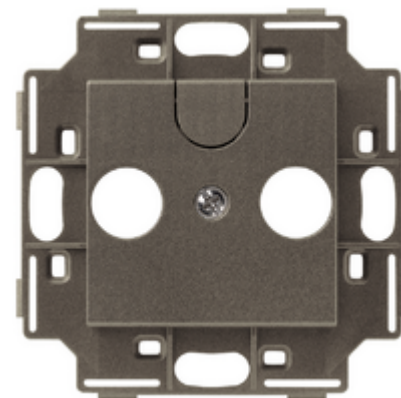

## ARKÉ: TV-RD-SAT-socket adaptor Metal

**19319.M**

Wiring devices / Traditional wiring devices / ARKÉ / Devices

### TV-RD-SAT-socket adaptor Metal

Adaptor for TV-RD-SAT coaxial socket outlet, 2 outputs, preset for F-type connector, grey - 2 modules. To complete with Arké cover plate

3 - Active

20 NR

- [Arké lives in your time](#)

3D

- **Class group:** Antenna and satellite technique
- **Class:** Antenna socket box
- **Cover:** None
- **Number of outlets:** 2
- **Suitable for remote power supply:** Yes

- **Type of fastening:** Snap mounting (engagement)
- **Colour:** Aluminium
- **RAL-number (similar):** 9007
- **Surface protection:** Lacquered
- **Material:** Plastic