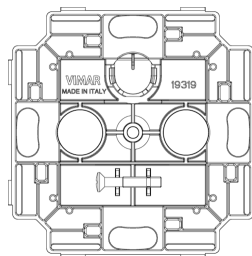

## ARKÉ: TV-RD-SAT-socket adaptor grey

19319

Wiring devices / Traditional wiring devices / ARKÉ / Devices

### TV-RD-SAT-socket adaptor grey

Adaptor for TV-RD-SAT coaxial socket outlet, 2 outputs, preset for F-type connector, grey - 2 modules. To complete with Arké cover plate

3 - Active

20 NR

- [Arké lives in your time](#)