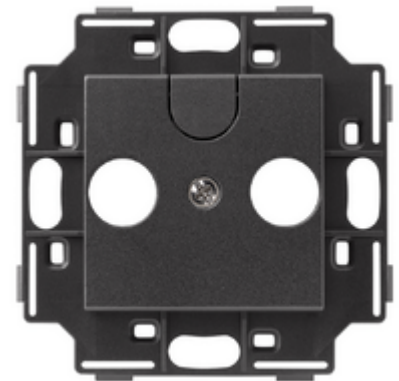

## ARKÉ: TV-RD-SAT-socket adaptor grey

19319

Wiring devices / Traditional wiring devices / ARKÉ / Devices

### TV-RD-SAT-socket adaptor grey

Adaptor for TV-RD-SAT coaxial socket outlet, 2 outputs, preset for F-type connector, grey - 2 modules. To complete with Arké cover plate

3 - Active

20 NR

- [Arké lives in your time](#)

3D

- **Class group:** Antenna and satellite technique
- **Class:** Antenna socket box
- **Cover:** None
- **Number of outlets:** 2
- **Suitable for remote power supply:** Yes

- **Type of fastening:** Snap mounting (engagement)
- **Colour:** Grey
- **RAL-number (similar):** 7015
- **Surface protection:** Untreated
- **Material:** Plastic