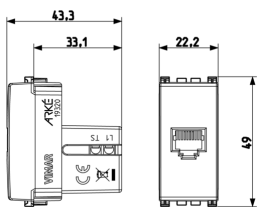

### RJ11 phone jack 6/4 grey

RJ11 phone jack, 6-position 4-conductor (6/4), screw terminals, grey

3 - Active

20 NR

- [Arké lives in your time](#)

3D

- **Class group:** Domestic switching devices
- **Class:** Insert/cover for communication technology
- **Assembly arrangement:** Modular device for domestic switching devices
- **Utilization:** UAE/IAE (ISDN)
- **Support ring:** No
- **With dust cover:** No
- **With hinged lid:** No
- **Mounting method:** Flush-mounted
- **Material:** Plastic
- **Material quality:** Thermoplastic
- **Halogen free:** Yes
- **Surface protection:** Untreated

- **Surface finishing:** Matt
- **Colour:** Grey
- **RAL-number (similar):** 7015
- **Transparent:** No
- **Type of fastening:** Clamp mounting
- **Number of modules (module system):** 1
- **With strain relief:** No
- **Luster terminal:** No
- **Suitable for degree of protection (IP):** IP20
- **Device width:** 22,30 mm
- **Device height:** 49,00 mm
- **Device depth:** 43,10 mm

- 00. CE Marking - EU
- 10. EAC Eurasian Customs Union

- 43. UKCA mark - Great Britain
- 99. WEEE Directive ([download](#))

8007352414624  
1 NR  
5.1x2.8x5.3 [cm]  
21.6 [g]

8007352414631  
20 NR  
27x11.6x6 [cm]  
501.3 [g]

8007352482852  
120 NR  
37.5x30x13.5 [cm]  
3,367.8 [g]

8007352750654  
5,760 NR  
120x80x105 [cm]  
161,654 [g]