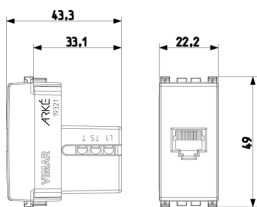

20 NR

- [Arké lives in your time](#)

3D

- **Class group:** Domestic switching devices
- **Class:** Insert/cover for communication technology
- **Assembly arrangement:** Modular device for domestic switching devices
- **Utilization:** UAE/IAE (ISDN)
- **Support ring:** No
- **With dust cover:** No
- **With hinged lid:** No
- **Mounting method:** Flush-mounted
- **Material:** Plastic
- **Material quality:** Thermoplastic
- **Halogen free:** Yes
- **Surface protection:** Untreated

- **Surface finishing:** Matt
- **Colour:** Grey
- **RAL-number (similar):** 7015
- **Transparent:** No
- **Type of fastening:** Clamp mounting
- **Number of modules (module system):** 1
- **With strain relief:** No
- **Luster terminal:** No
- **Suitable for degree of protection (IP):** IP20
- **Device width:** 22,30 mm
- **Device height:** 49,00 mm
- **Device depth:** 43,10 mm

- 00. CE Marking - EU
- 43. UKCA mark - Great Britain

- 99. WEEE Directive ([download](#))

8007352414648
1 NR
5.1x2.8x5.3 [cm]
23.8 [g]

8007352414655
20 NR
27x11.6x6 [cm]
544.1 [g]