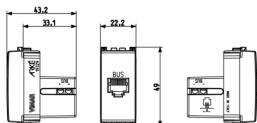

3D

- **Class group:** Data and telecommunication
- **Class:** Data communication connection box copper (twisted pair)
- **Surface mounting:** No
- **Flush-mounted installation:** Yes
- **Duct installation:** No
- **Type of fastening:** Engage (snap)
- **Type of connector:** Other
- **With buses/couplings:** Yes
- **Suitable for number of connectors:** 1
- **Category:** Other
- **Colour:** White
- **RAL-number:** 0
- **Connection type:** Screw

- **Shielded buses:** No
- **Shielded housing:** No
- **Separate earthing connection:** No
- **With label space:** No
- **Compatible with third-party covers:** Yes
- **Separate strain relief:** No
- **Mounting method shielding connection:** None
- **With dust cover:** No
- **Degree of protection (IP):** IP20
- **Mechanical coding:** No
- **Colour coding:** No
- **Device height:** 49 mm

- 00. CE Marking - EU
- 10. EAC Eurasian Customs Union

- 43. UKCA mark - Great Britain
- 99. WEEE Directive ([download](#))

8007352456716
1 NR
5.1x2.8x5.3 [cm]
22.8 [g]

8007352456723
20 NR
27x11.6x6 [cm]
523.3 [g]