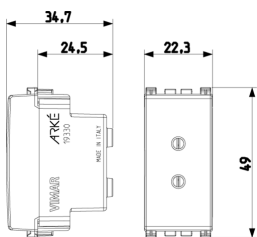

### 2P 6A 24V SELV outlet white

2P 6 A 24 V (SELV) socket outlet for plug 01620 (pins  $\varnothing$  3 mm, distance between centres 12,4 mm), white. For auxiliary circuits.

3 - Active

20 NR

- [Arké lives in your time](#)

3D

- **Class group:** Domestic switching devices
- **Class:** Socket outlet
- **With hinged lid:** No
- **Colour:** White
- **RAL-number (similar):** 9016
- **Metallic colour:** No

- **Transparent:** No
- **Lockable:** No
- **Nominal current:** 6 A
- **Nominal voltage:** 24 V
- **Device depth:** 34,70 mm

- 00. CE Marking - EU
- 10. EAC Eurasian Customs Union

- 43. UKCA mark - Great Britain
- 99. WEEE Directive ([download](#))

8007352456730  
1 NR  
4.1x2.8x5.3 [cm]  
23.8 [g]

8007352456747  
20 NR  
21.4x11.6x6 [cm]  
533.4 [g]