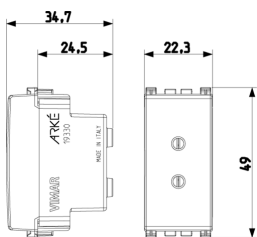

ARKÉ: 2P 6A 24V SELV outlet Metal

19330.M

Wiring devices / Traditional wiring devices / ARKÉ / Devices

2P 6A 24V SELV outlet Metal

2P 6 A 24 V (SELV) socket outlet for plug 01620 (pins \varnothing 3 mm, distance between centres 12,4 mm), Metal. For auxiliary circuits.

3 - Active

20 NR

- [Arké lives in your time](#)

3D

- **Class group:** Domestic switching devices
- **Class:** Socket outlet
- **With hinged lid:** No
- **Colour:** Aluminium
- **RAL-number (similar):** 9007
- **Metallic colour:** No

- **Transparent:** No
- **Lockable:** No
- **Surface protection:** Lacquered
- **Nominal current:** 6 A
- **Nominal voltage:** 24 V
- **Device depth:** 34,70 mm

- 00. CE Marking - EU
- 10. EAC Eurasian Customs Union
- 43. UKCA mark - Great Britain

- 96. Electrotechnical expert ([download](#))
- 99. WEEE Directive ([download](#))

8007352598003
1 NR
4.1x2.8x5.3 [cm]
23.9 [g]

8007352598010
20 NR
21.4x11.6x6 [cm]
536.1 [g]

Vimar