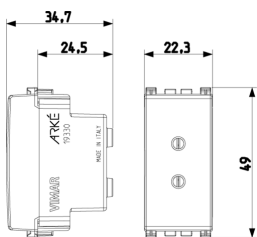

ARKÉ: 2P 6A 24V SELV outlet grey

19330

Wiring devices / Traditional wiring devices / ARKÉ / Devices

2P 6A 24V SELV outlet grey

2P 6 A 24 V (SELV) socket outlet for plug 01620 (pins \varnothing 3 mm, distance between centres 12,4 mm), grey. For auxiliary circuits.

3 - Active

20 NR

- [Arké lives in your time](#)

3D

- **Class group:** Domestic switching devices
- **Class:** Socket outlet
- **With hinged lid:** No
- **Colour:** Grey
- **RAL-number (similar):** 7015
- **Metallic colour:** No
- **Transparent:** No

- **Lockable:** No
- **Surface protection:** Untreated
- **Surface finishing:** Matt
- **Nominal current:** 6 A
- **Nominal voltage:** 24 V
- **Device depth:** 34,70 mm

- 00. CE Marking - EU
- 10. EAC Eurasian Customs Union

- 43. UKCA mark - Great Britain
- 99. WEEE Directive ([download](#))

8007352450653
1 NR
4.1x2.8x5.3 [cm]
23.7 [g]

8007352450660
20 NR
21.4x11.6x6 [cm]
530.5 [g]

Vimar