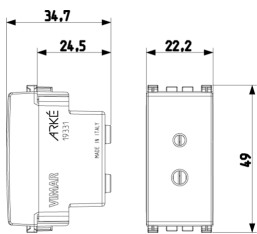

ARKÉ: Polarized 2P 6A 24V SELV outlet grey

19331

Wiring devices / Traditional wiring devices / ARKÉ / Devices

Polarized 2P 6A 24V SELV outlet grey

Polarized 2P 6 A 24 V (SELV) socket outlet for plugs 01616 and 01617 (1 \varnothing 3 mm pin and 1 \varnothing 4 mm pin, 12,4 mm distance between centres), grey. For Hi-Fi installations, HFTR reception, etc.

3 - Active

10 NR

- [Arké lives in your time](#)

3D

- **Class group:** Domestic switching devices
- **Class:** Socket outlet
- **With hinged lid:** No
- **Colour:** Grey
- **RAL-number (similar):** 7015
- **Metallic colour:** No
- **Transparent:** No

- **Lockable:** No
- **Surface protection:** Untreated
- **Surface finishing:** Matt
- **Nominal current:** 6 A
- **Nominal voltage:** 24 V
- **Device depth:** 34,70 mm

- 00. CE Marking - EU
- 10. EAC Eurasian Customs Union

- 43. UKCA mark - Great Britain
- 99. WEEE Directive ([download](#))

8 007352436534
 1 NR
 4.1x2.8x5.3 [cm]
 23.6 [g]

8 007352436541
 10 NR
 14.4x9x6 [cm]
 272.1 [g]

8007352644885
 160 NR
 37.5x30x13.5 [cm]
 4,712 [g]