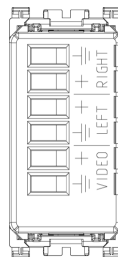

### Socket with 3 RCA connector white

Socket outlet with 3 RCA connectors, screw terminals, white

3 - Active

1 NR

- [Multilanguage instructions sheet \(339 kb\)](#)

- [Arké lives in your time](#)

3D

- **Class group:** Domestic switching devices
- **Class:** Insert/cover for communication technology
- **Assembly arrangement:** Modular device for domestic switching devices
- **Utilization:** RCA
- **Support ring:** No
- **With dust cover:** No
- **With hinged lid:** No
- **Mounting method:** Flush-mounted
- **Material:** Plastic
- **Material quality:** Thermoplastic
- **Halogen free:** Yes
- **Surface protection:** Untreated

- **Surface finishing:** Matt
- **Colour:** White
- **RAL-number (similar):** 9016
- **Transparent:** No
- **Number of modules (module system):** 1
- **With strain relief:** No
- **Luster terminal:** No
- **Suitable for degree of protection (IP):** IP20
- **Device width:** 22,30 mm
- **Device height:** 49,00 mm
- **Device depth:** 35,50 mm

- 00. CE Marking - EU
- 10. EAC Eurasian Customs Union

- 43. UKCA mark - Great Britain
- 99. WEEE Directive ([download](#))

8007352456754  
1 NR  
5.1x2.8x5.3 [cm]  
36.6 [g]

8007352456761  
10 NR  
14.4x11.6x6 [cm]  
409.6 [g]

8007352657076  
120 NR  
36.5x33x13.5 [cm]  
5,328 [g]