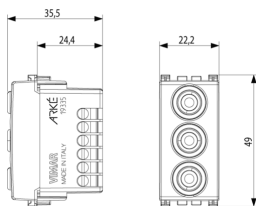

### Socket with 3 RCA connector white

Socket outlet with 3 RCA connectors, screw terminals, white

3 - Active

1 NR

- [Multilanguage instructions sheet \(339 kb\)](#)

- [Arké lives in your time](#)

3D

- **Class group:** Domestic switching devices
- **Class:** Insert/cover for communication technology
- **Assembly arrangement:** Modular device for domestic switching devices
- **Utilization:** RCA
- **Support ring:** No
- **With dust cover:** No
- **With hinged lid:** No
- **Mounting method:** Flush-mounted
- **Material:** Plastic
- **Material quality:** Thermoplastic
- **Halogen free:** Yes
- **Surface protection:** Untreated

- **Surface finishing:** Matt
- **Colour:** White
- **RAL-number (similar):** 9016
- **Transparent:** No
- **Number of modules (module system):** 1
- **With strain relief:** No
- **Luster terminal:** No
- **Suitable for degree of protection (IP):** IP20
- **Device width:** 22,30 mm
- **Device height:** 49,00 mm
- **Device depth:** 35,50 mm

- 00. CE Marking - EU
- 10. EAC Eurasian Customs Union

- 43. UKCA mark - Great Britain
- 99. WEEE Directive ([download](#))

8007352456754  
1 NR  
5.1x2.8x5.3 [cm]  
36.6 [g]

8007352456761  
10 NR  
14.4x11.6x6 [cm]  
409.6 [g]

8007352657076  
120 NR  
36.5x33x13.5 [cm]  
5,328 [g]