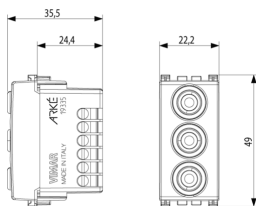

ARKÉ: Socket with 3 RCA connector Metal

19335.M

Wiring devices / Traditional wiring devices / ARKÉ / Devices

Socket with 3 RCA connector Metal

Socket outlet with 3 RCA connectors, screw terminals, Metal

3 - Active

1 NR

- [Multilanguage instructions sheet \(339 kb\)](#)

- [Arké lives in your time](#)

3D

- **Class group:** Domestic switching devices
- **Class:** Insert/cover for communication technology
- **Assembly arrangement:** Modular device for domestic switching devices
- **Utilization:** RCA
- **Support ring:** No
- **With dust cover:** No
- **With hinged lid:** No
- **Mounting method:** Flush-mounted
- **Material:** Plastic
- **Material quality:** Thermoplastic
- **Halogen free:** Yes
- **Surface protection:** Lacquered

- **Surface finishing:** Matt
- **Colour:** Aluminium
- **RAL-number (similar):** 9007
- **Transparent:** No
- **Number of modules (module system):** 1
- **With strain relief:** No
- **Luster terminal:** No
- **Suitable for degree of protection (IP):** IP20
- **Device width:** 22,20 mm
- **Device height:** 49,00 mm
- **Device depth:** 35,50 mm

- 00. CE Marking - EU
- 10. EAC Eurasian Customs Union
- 43. UKCA mark - Great Britain

- 96. Electrotechnical expert ([download](#))
- 99. WEEE Directive ([download](#))

8007352598485
1 NR
5.1x2.8x5.3 [cm]
36.3 [g]