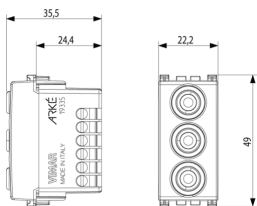

### Socket with 3 RCA connector grey

Socket outlet with 3 RCA connectors, screw terminals, grey

3 - Active

1 NR

• [Multilanguage instructions sheet \(339 kb\)](#)

• [Arké lives in your time](#)

3D

- **Class group:** Domestic switching devices
- **Class:** Insert/cover for communication technology
- **Assembly arrangement:** Modular device for domestic switching devices
- **Utilization:** RCA
- **Support ring:** No
- **With dust cover:** No
- **With hinged lid:** No
- **Mounting method:** Flush-mounted
- **Material:** Plastic
- **Material quality:** Thermoplastic
- **Halogen free:** Yes
- **Surface protection:** Untreated

- **Surface finishing:** Matt
- **Colour:** Grey
- **RAL-number (similar):** 7015
- **Transparent:** No
- **Number of modules (module system):** 1
- **With strain relief:** No
- **Luster terminal:** No
- **Suitable for degree of protection (IP):** IP20
- **Device width:** 22,30 mm
- **Device height:** 49,00 mm
- **Device depth:** 35,50 mm

- 00. CE Marking - EU
- 10. EAC Eurasian Customs Union

- 43. UKCA mark - Great Britain
- 99. WEEE Directive ([download](#))

8007352450882  
1 NR  
5.1x2.8x5.3 [cm]  
36.3 [g]

8007352450899  
10 NR  
14.4x11.6x6 [cm]  
407.8 [g]

8007352657069  
120 NR  
36.5x33x13.5 [cm]  
5,315 [g]