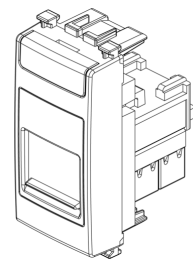

RJ45 Cat6 UTP outlet+cover white

RJ45 outlet with dust cover, Cat. 6, unshielded, T568A/B universal wiring, 8 contacts, insulation-piercing terminals, white

3 - Active

20 NR

• [Multilanguage instructions sheet (325 kb)](#)

• [Arké lives in your time](#)