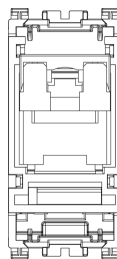

ARKÉ: RJ45 Cat6 UTP outlet+cover white

19337.6.B

System infrastructure / Netsafe structured wiring / ARKÉ / Devices

RJ45 Cat6 UTP outlet+cover white

RJ45 outlet with dust cover, Cat. 6, unshielded, T568A/B universal wiring, 8 contacts, insulation-piercing terminals, white

3 - Active

20 NR

• [Multilanguage instructions sheet \(325 kb\)](#)

• [Arké lives in your time](#)

3D

- **Class group:** Data and telecommunication
- **Class:** Modular connector
- **Model:** Bus (jack)
- **Type of connector:** RJ45 8(8)
- **Screened:** No
- **Category:** 6

- **Connection type:** Crimp
- **Special tool necessary:** Yes
- **Suitable for round cable:** Yes
- **Suitable for flat cable:** Yes
- **Colour:** White

- 00. CE Marking - EU
- 10. EAC Eurasian Customs Union
- 43. UKCA mark - Great Britain