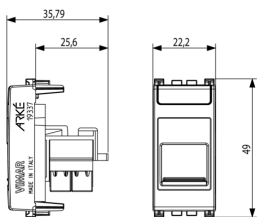

RJ45 Cat6 UTP outlet+cover white

RJ45 outlet with dust cover, Cat. 6, unshielded, T568A/B universal wiring, 8 contacts, insulation-piercing terminals, white

3 - Active

20 NR

• [Multilanguage instructions sheet (325 kb)](#)

• [Arké lives in your time](#)