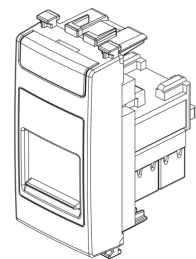

• [Multilanguage instructions sheet (325 kb)](#)

• [Arké lives in your time](#)