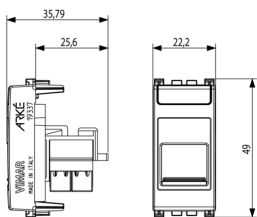

• [Multilanguage instructions sheet (325 kb)](#)

• [Arké lives in your time](#)