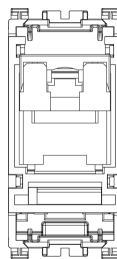

ARKÉ: RJ45 Cat6 UTP outlet+cover Metal

19337.6.M

System infrastructure / Netsafe structured wiring / ARKÉ / Devices

RJ45 Cat6 UTP outlet+cover Metal

RJ45 outlet with dust cover, Cat. 6, unshielded, T568A/B universal wiring, 8 contacts, insulation-piercing terminals, Metal

3 - Active

20 NR

• [Multilanguage instructions sheet \(325 kb\)](#)

• [Arké lives in your time](#)

3D

- **Class group:** Data and telecommunication
- **Class:** Modular connector
- **Model:** Bus (jack)
- **Type of connector:** RJ45 8(8)
- **Screened:** No
- **Category:** 6

- **Connection type:** Crimp
- **Special tool necessary:** Yes
- **Suitable for round cable:** Yes
- **Suitable for flat cable:** Yes
- **Colour:** Other

- 00. CE Marking - EU
- 10. EAC Eurasian Customs Union
- 43. UKCA mark - Great Britain