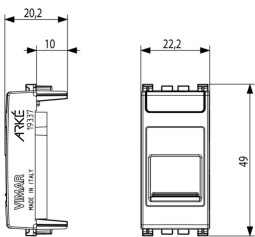

20 NR

- **Arké lives in your time**

3D

- **Class group:** Domestic switching devices
- **Class:** Transition adapter for domestic switching devices
- **Colour:** Aluminium
- **RAL-number (similar):** 9007

- **With hinged lid:** No
- **Device width:** 22,20 mm
- **Device height:** 49,00 mm
- **Device depth:** 20,20 mm

8 0 0 7 3 5 2 5 9 9 3 2 1

8007352599321
1 NR
2.23x4.9x2.05 [cm]
7.2 [g]

8 0 0 7 3 5 2 5 9 9 3 3 8

8007352599338
2 NR
4.1x2.8x5.3 [cm]
18 [g]

8 0 0 7 3 5 2 5 9 9 3 4 5

8007352599345
20 NR
14.4x9x6 [cm]
216.4 [g]

Vimar