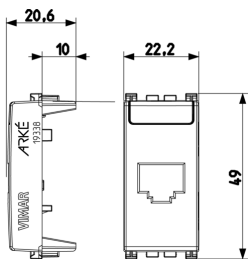

3 - Active

20 NR

- **Arké lives in your time**

3D

- **Class group:** Domestic switching devices
- **Class:** Transition adapter for domestic switching devices
- **Colour:** Aluminium
- **RAL-number (similar):** 9007
- **With hinged lid:** No

- **With label space:** Yes
- **Device width:** 22,20 mm
- **Device height:** 49,00 mm
- **Device depth:** 20,60 mm

8 007352594579

8007352594579
1 NR
2.2x4.9x6.1 [cm]
4.8 [g]

8 007352594586

8007352594586
2 NR
4.1x2.8x5.3 [cm]
13 [g]

8 007352594593

8007352594593
20 NR
14.4x9x6 [cm]
166.5 [g]

Vimar