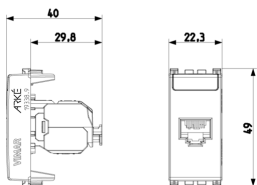

• [Multilanguage instructions sheet \(829 kb\)](#)

• [Arké lives in your time](#)

3D

- **Class group:** Data and telecommunication
- **Class:** Modular connector
- **Model:** Bus (jack)
- **Type of connector:** RJ45 8(8)
- **Screened:** No
- **Category:** 6
- **Connection type:** Crimp