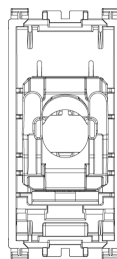

### **RJ45 Cat6 Netsafe UTP outlet Metal**

RJ45 outlet with Netsafe connector, Cat. 6, unshielded, T568A/B universal wiring, 8 contacts, insulation-piercing terminals without tool use, Metal

3 - Active

10 NR

• [Multilanguage instructions sheet \(829 kb\)](#)

• [Arké lives in your time](#)

3D

- **Class group:** Data and telecommunication
- **Class:** Modular connector
- **Model:** Bus (jack)
- **Type of connector:** RJ45 8(8)
- **Screened:** No
- **Category:** 6
- **Connection type:** Crimp