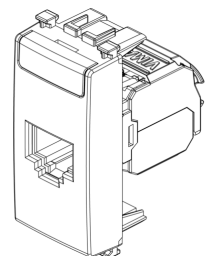

• [FI - Foglio istruzioni ZIS_49401350B0 (671 kb)](#)

• [Arké lives in your time](#)