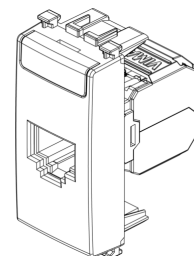

- [FI - Foglio istruzioni ZIS_49401350B0 (671 kb)](#)

- [Arké lives in your time](#)