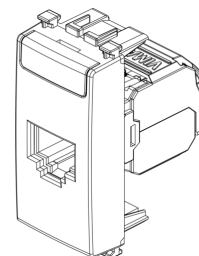

- [FI - Foglio istruzioni ZIS_49401350B0 (671 kb)](#)

- [Arké lives in your time](#)