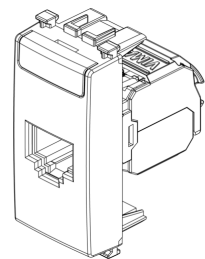

● [FI - Foglio istruzioni ZIS_49401350B0 (671 kb)](#)

● [Arké lives in your time](#)