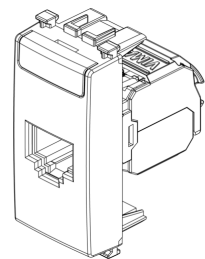

ARKÉ: RJ45 Cat6A Netsafe FTP outlet grey

19339.16

System infrastructure / Netsafe structured wiring / ARKÉ / Devices

RJ45 Cat6A Netsafe FTP outlet grey

RJ45 outlet with Netsafe connector, Cat. 6A, shielded, T568A/B universal wiring, 8 contacts, insulation-piercing terminals without tool use, grey

3 - Active

10 NR

• [FI - Foglio istruzioni ZIS_49401350B0 \(671 kb\)](#)

• [Arké lives in your time](#)

3D

- **Class group:** Data and telecommunication
- **Class:** Modular connector
- **Model:** Bus (jack)
- **Type of connector:** RJ45 8(8)
- **Screened:** Yes
- **Category:** 6A (IEC)
- **Connection type:** Crimp