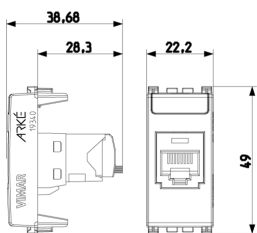

10 NR

• [Multilanguage instructions sheet \(365 kb\)](#)

• [Arké lives in your time](#)

3D

- **Class group:** Data and telecommunication
- **Class:** Modular connector
- **Model:** Bus (jack)
- **Type of connector:** RJ45 8(8)
- **Screened:** No
- **Category:** 5E
- **Connection type:** Crimp

- 00. CE Marking - EU
- 10. EAC Eurasian Customs Union

- 43. UKCA mark - Great Britain
- 99. WEEE Directive ([download](#))

8 007352414778

8007352414778  
 1 NR  
 6x2.8x5.3 [cm]  
 18 [g]

8 007352414785

8007352414785  
 10 NR  
 14.4x13.1x6 [cm]  
 232.4 [g]

8 007352657342

8007352657342  
 200 NR  
 50.5x20x28 [cm]  
 4,648 [g]