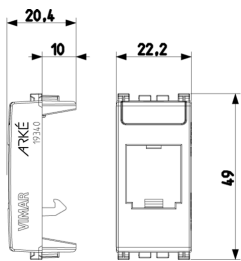

3D

- **Class group:** Domestic switching devices
- **Class:** Transition adapter for domestic switching devices
- **Colour:** Grey
- **RAL-number (similar):** 7015
- **With hinged lid:** No

- **With label space:** Yes
- **Device width:** 22,20 mm
- **Device height:** 49,00 mm
- **Device depth:** 20,40 mm

8 007352 414815

8007352414815
1 NR
2.2x4.9x2 [cm]
6.4 [g]

8 007352 414822

8007352414822
2 NR
4.1x2.8x5.3 [cm]
12.8 [g]

8 007352 414839

8007352414839
20 NR
14.4x9x6 [cm]
164.5 [g]

8 007352 637412

8007352637412
320 NR
37.5x30x13.5 [cm]
2,932 [g]