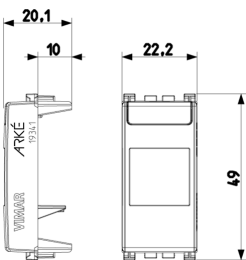

### RJ45 Infra+ adaptor Metal

Adaptor for RJ45 Cat. 5e and 6 of Slim of Infra+, Merlin Gerin connectors, Metal

3 - Active

20 NR

- [Arké lives in your time](#)

3D

- **Class group:** Domestic switching devices
- **Class:** Transition adapter for domestic switching devices
- **Colour:** Aluminium
- **RAL-number (similar):** 9007
- **With hinged lid:** No

- **With label space:** Yes
- **Device width:** 22,20 mm
- **Device height:** 49,00 mm
- **Device depth:** 20,10 mm

8 007352597181

8007352597181  
1 NR  
2.2x4.9x2 [cm]  
5.2 [g]

8 007352597198

8007352597198  
2 NR  
4.1x2.8x5.3 [cm]  
14 [g]

8 007352597204

8007352597204  
20 NR  
14.4x9x6 [cm]  
173.2 [g]

Vimar