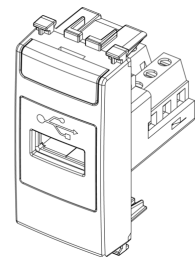

ARKÉ: USB outlet grey

19345

Wiring devices / Traditional wiring devices / ARKÉ / Devices

USB outlet grey

Socket outlet with USB connector, screw terminals, grey

3 - Active

1 NR

- [Multilanguage instructions sheet \(366 kb\)](#)

- [Arké lives in your time](#)

3D

- **Class group:** Domestic switching devices
- **Class:** Insert/cover for communication technology
- **Assembly arrangement:** Modular device for domestic switching devices
- **Utilization:** USB
- **Support ring:** No
- **With dust cover:** No
- **With hinged lid:** No
- **Mounting method:** Flush-mounted
- **Material:** Plastic
- **Material quality:** Thermoplastic
- **Halogen free:** Yes
- **Surface protection:** Untreated

- **Surface finishing:** Matt
- **Colour:** Grey
- **RAL-number (similar):** 7015
- **Transparent:** No
- **Number of modules (module system):** 1
- **With strain relief:** Yes
- **Luster terminal:** No
- **Suitable for degree of protection (IP):** IP20
- **Device width:** 22,30 mm
- **Device height:** 49,00 mm
- **Device depth:** 41,40 mm

- 00. CE Marking - EU
- 10. EAC Eurasian Customs Union

- 43. UKCA mark - Great Britain
- 99. WEEE Directive ([download](#))

8007352450905
1 NR
5.1x4.3x5.3 [cm]
28.2 [g]

8007352450912
10 NR
26.9x11.6x4.9 [cm]
345.8 [g]