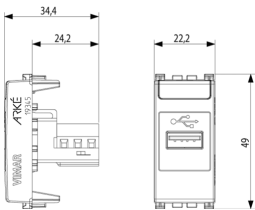

- [Arké lives in your time](#)

3D

- **Class group:** Domestic switching devices
- **Class:** Insert/cover for communication technology
- **Assembly arrangement:** Modular device for domestic switching devices
- **Utilization:** USB
- **Support ring:** No
- **With dust cover:** No
- **With hinged lid:** No
- **Mounting method:** Flush-mounted
- **Material:** Plastic
- **Material quality:** Thermoplastic
- **Halogen free:** Yes
- **Surface protection:** Untreated

- **Surface finishing:** Matt
- **Colour:** Grey
- **RAL-number (similar):** 7015
- **Transparent:** No
- **Number of modules (module system):** 1
- **With strain relief:** Yes
- **Luster terminal:** No
- **Suitable for degree of protection (IP):** IP20
- **Device width:** 22,30 mm
- **Device height:** 49,00 mm
- **Device depth:** 41,40 mm

- 00. CE Marking - EU
- 10. EAC Eurasian Customs Union

- 43. UKCA mark - Great Britain
- 99. WEEE Directive ([download](#))

8007352450905
1 NR
5.1x4.3x5.3 [cm]
28.2 [g]

8007352450912
10 NR
26.9x11.6x4.9 [cm]
345.8 [g]

8007352640023
200 NR
47.5x27x29 [cm]
7,440 [g]