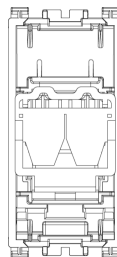

ARKÉ: USB outlet grey

19345

Wiring devices / Traditional wiring devices / ARKÉ / Devices

USB outlet grey

Socket outlet with USB connector, screw terminals, grey

3 - Active

1 NR

- [Multilanguage instructions sheet \(366 kb\)](#)

- [Arké lives in your time](#)

3D

- **Class group:** Domestic switching devices
- **Class:** Insert/cover for communication technology
- **Assembly arrangement:** Modular device for domestic switching devices
- **Utilization:** USB
- **Support ring:** No
- **With dust cover:** No
- **With hinged lid:** No
- **Mounting method:** Flush-mounted
- **Material:** Plastic
- **Material quality:** Thermoplastic
- **Halogen free:** Yes
- **Surface protection:** Untreated

- **Surface finishing:** Matt
- **Colour:** Grey
- **RAL-number (similar):** 7015
- **Transparent:** No
- **Number of modules (module system):** 1
- **With strain relief:** Yes
- **Luster terminal:** No
- **Suitable for degree of protection (IP):** IP20
- **Device width:** 22,30 mm
- **Device height:** 49,00 mm
- **Device depth:** 41,40 mm

- 00. CE Marking - EU
- 10. EAC Eurasian Customs Union

- 43. UKCA mark - Great Britain
- 99. WEEE Directive ([download](#))

8007352450905
1 NR
5.1x4.3x5.3 [cm]
28.2 [g]

8007352450912
10 NR
26.9x11.6x4.9 [cm]
345.8 [g]