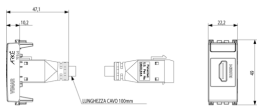

- [Arké lives in your time](#)

3D

- **Class group:** Domestic switching devices
- **Class:** Insert/cover for communication technology
- **Assembly arrangement:** Modular device for domestic switching devices
- **Utilization:** HDMI
- **Support ring:** No
- **With dust cover:** No
- **With hinged lid:** No
- **Mounting method:** Flush-mounted
- **Material:** Plastic
- **Material quality:** Thermoplastic
- **Halogen free:** Yes
- **Surface protection:** Untreated
- **Surface finishing:** Matt
- **Colour:** White
- **RAL-number (similar):** 9016
- **Transparent:** No
- **Number of modules (module system):** 1
- **With strain relief:** No
- **Luster terminal:** No
- **Suitable for degree of protection (IP):** IP20
- **Device width:** 22,30 mm
- **Device height:** 49,00 mm
- **Device depth:** 46,90 mm
- 00. CE Marking - EU
- 10. EAC Eurasian Customs Union
- 43. UKCA mark - Great Britain
- 99. WEEE Directive ([download](#))

8007352456792
 1 NR
 14.2x6.7x5.9 [cm]
 75.5 [g]