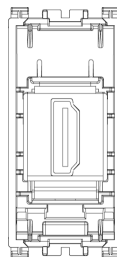

ARKÉ: HDMI outlet white

19346.B

Wiring devices / Traditional wiring devices / ARKÉ / Devices

HDMI outlet white

Socket outlet with HDMI connector, Keystone fixing, white

3 - Active

1 NR

- [Multilanguage instructions sheet \(1177 kb\)](#)

- [Arké lives in your time](#)

3D

- **Class group:** Domestic switching devices
- **Class:** Insert/cover for communication technology
- **Assembly arrangement:** Modular device for domestic switching devices
- **Utilization:** HDMI
- **Support ring:** No
- **With dust cover:** No
- **With hinged lid:** No
- **Mounting method:** Flush-mounted
- **Material:** Plastic
- **Material quality:** Thermoplastic
- **Halogen free:** Yes
- **Surface protection:** Untreated
- **Surface finishing:** Matt
- **Colour:** White
- **RAL-number (similar):** 9016
- **Transparent:** No
- **Number of modules (module system):** 1
- **With strain relief:** No
- **Luster terminal:** No
- **Suitable for degree of protection (IP):** IP20
- **Device width:** 22,30 mm
- **Device height:** 49,00 mm
- **Device depth:** 46,90 mm
- 00. CE Marking - EU
- 10. EAC Eurasian Customs Union
- 43. UKCA mark - Great Britain
- 99. WEEE Directive ([download](#))

8007352456792
 1 NR
 14.2x6.7x5.9 [cm]
 75.5 [g]