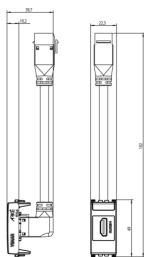

ARKÉ: HDMI outlet with 90° cable white

19346.H.B

Wiring devices / Traditional wiring devices / ARKÉ / Devices

HDMI outlet with 90° cable white

Socket outlet with HDMI connector, Keystone fixing, 90° cable outlet, white

3 - Active

1 NR

- [Multilanguage instructions sheet \(1177 kb\)](#)

- [Arké lives in your time](#)

3D

- **Class group:** Domestic switching devices
- **Class:** Insert/cover for communication technology
- **Assembly arrangement:** Modular device for domestic switching devices
- **Utilization:** HDMI
- **Support ring:** No
- **With dust cover:** No
- **With hinged lid:** No
- **Mounting method:** Flush-mounted
- **Material:** Plastic
- **Material quality:** Thermoplastic
- **Halogen free:** Yes
- **Surface protection:** Untreated

- **Surface finishing:** Matt
- **Colour:** White
- **RAL-number (similar):** 9016
- **Transparent:** No
- **Number of modules (module system):** 1
- **With strain relief:** No
- **Luster terminal:** No
- **Suitable for degree of protection (IP):** IP20
- **Device width:** 22,30 mm
- **Device height:** 49,00 mm
- **Device depth:** 46,90 mm

- 00. CE Marking - EU
- 10. EAC Eurasian Customs Union

- 43. UKCA mark - Great Britain
- 99. WEEE Directive ([download](#))

8007352560284
 1 NR
 14.2x6.7x5.9 [cm]
 84 [g]

Vimar