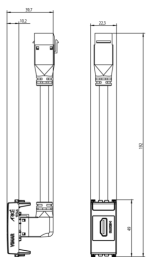

ARKÉ: HDMI outlet with 90° cable Metal

19346.H.M

Wiring devices / Traditional wiring devices / ARKÉ / Devices

HDMI outlet with 90° cable Metal

Socket outlet with HDMI connector, Keystone fixing, 90° cable outlet, Metal

3 - Active

1 NR

- [Multilanguage instructions sheet \(1177 kb\)](#)

- [Arké lives in your time](#)

3D

- **Class group:** Domestic switching devices
- **Class:** Insert/cover for communication technology
- **Assembly arrangement:** Modular device for domestic switching devices
- **Utilization:** HDMI
- **Support ring:** No
- **With dust cover:** No
- **With hinged lid:** No
- **Mounting method:** Flush-mounted
- **Material:** Plastic
- **Material quality:** Thermoplastic
- **Halogen free:** Yes
- **Surface protection:** Lacquered

- **Surface finishing:** Matt
- **Colour:** Aluminium
- **RAL-number (similar):** 9007
- **Transparent:** No
- **Number of modules (module system):** 1
- **With strain relief:** No
- **Luster terminal:** No
- **Suitable for degree of protection (IP):** IP20
- **Device width:** 22,30 mm
- **Device height:** 192,00 mm
- **Device depth:** 39,17 mm

- 00. CE Marking - EU
- 10. EAC Eurasian Customs Union

- 43. UKCA mark - Great Britain
- 99. WEEE Directive ([download](#))

8007352598478
 1 NR
 14.2x6.7x5.9 [cm]
 83.3 [g]

Vimar