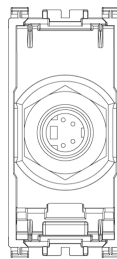

ARKÉ: S-Video socket connector white

19347.B

Wiring devices / Traditional wiring devices / ARKÉ / Devices

S-Video socket connector white

Socket outlet with S-Video connector, 4-pin, grey

2 - Will be discontinued

1 NR

- [Arké lives in your time](#)

3D

- **Class group:** Domestic switching devices
- **Class:** Insert/cover for communication technology
- **Assembly arrangement:** Modular device for domestic switching devices
- **Utilization:** S-Video
- **Support ring:** No
- **With dust cover:** No
- **With hinged lid:** No
- **Mounting method:** Flush-mounted
- **Material:** Plastic
- **Material quality:** Thermoplastic
- **Halogen free:** Yes
- **Surface protection:** Untreated

- **Surface finishing:** Matt
- **Colour:** White
- **RAL-number (similar):** 9016
- **Transparent:** No
- **Number of modules (module system):** 1
- **With strain relief:** No
- **Luster terminal:** No
- **Suitable for degree of protection (IP):** IP20
- **Device width:** 22,30 mm
- **Device height:** 49,00 mm
- **Device depth:** 37,60 mm

- 00. CE Marking - EU
- 43. UKCA mark - Great Britain

- 99. WEEE Directive ([download](#))

8007352457898
1 NR
4.1x2.8x5.3 [cm]
21.7 [g]

8007352457904
10 NR
14.4x9x6 [cm]
253.1 [g]