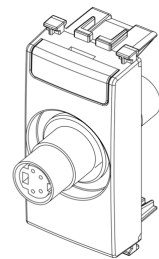

ARKÉ: S-Video socket connector white

19347.B

Wiring devices / Traditional wiring devices / ARKÉ / Devices

S-Video socket connector white

Socket outlet with S-Video connector, 4-pin, grey

2 - Will be discontinued

1 NR

- [Arké lives in your time](#)

3D

- **Class group:** Domestic switching devices
- **Class:** Insert/cover for communication technology
- **Assembly arrangement:** Modular device for domestic switching devices
- **Utilization:** S-Video
- **Support ring:** No
- **With dust cover:** No
- **With hinged lid:** No
- **Mounting method:** Flush-mounted
- **Material:** Plastic
- **Material quality:** Thermoplastic
- **Halogen free:** Yes
- **Surface protection:** Untreated

- **Surface finishing:** Matt
- **Colour:** White
- **RAL-number (similar):** 9016
- **Transparent:** No
- **Number of modules (module system):** 1
- **With strain relief:** No
- **Luster terminal:** No
- **Suitable for degree of protection (IP):** IP20
- **Device width:** 22,30 mm
- **Device height:** 49,00 mm
- **Device depth:** 37,60 mm

- 00. CE Marking - EU
- 43. UKCA mark - Great Britain

- 99. WEEE Directive ([download](#))

8007352457898
1 NR
4.1x2.8x5.3 [cm]
21.7 [g]

8007352457904
10 NR
14.4x9x6 [cm]
253.1 [g]