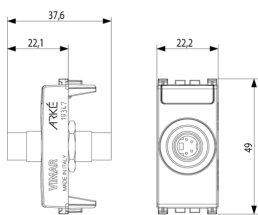

1 NR

- [Arké lives in your time](#)

3D

- **Class group:** Domestic switching devices
- **Class:** Insert/cover for communication technology
- **Assembly arrangement:** Modular device for domestic switching devices
- **Utilization:** S-Video
- **Support ring:** No
- **With dust cover:** No
- **With hinged lid:** No
- **Mounting method:** Flush-mounted
- **Material:** Plastic
- **Material quality:** Thermoplastic
- **Halogen free:** Yes
- **Surface protection:** Untreated

- **Surface finishing:** Matt
- **Colour:** White
- **RAL-number (similar):** 9016
- **Transparent:** No
- **Number of modules (module system):** 1
- **With strain relief:** No
- **Luster terminal:** No
- **Suitable for degree of protection (IP):** IP20
- **Device width:** 22,30 mm
- **Device height:** 49,00 mm
- **Device depth:** 37,60 mm

- 00. CE Marking - EU
- 43. UKCA mark - Great Britain

- 99. WEEE Directive ([download](#))

8007352457898
1 NR
4.1x2.8x5.3 [cm]
21.7 [g]

8007352457904
10 NR
14.4x9x6 [cm]
253.1 [g]