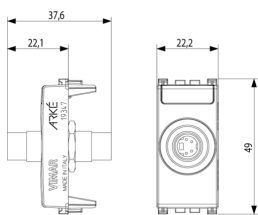

1 NR

- [Arké lives in your time](#)

3D

- **Class group:** Domestic switching devices
- **Class:** Insert/cover for communication technology
- **Assembly arrangement:** Modular device for domestic switching devices
- **Utilization:** S-Video
- **Support ring:** No
- **With dust cover:** No
- **With hinged lid:** No
- **Mounting method:** Flush-mounted
- **Material:** Plastic
- **Material quality:** Thermoplastic
- **Halogen free:** Yes
- **Surface protection:** Untreated

- **Surface finishing:** Matt
- **Colour:** Grey
- **RAL-number (similar):** 7015
- **Transparent:** No
- **Number of modules (module system):** 1
- **With strain relief:** No
- **Luster terminal:** No
- **Suitable for degree of protection (IP):** IP20
- **Device width:** 22,30 mm
- **Device height:** 49,00 mm
- **Device depth:** 37,60 mm

- 00. CE Marking - EU
- 43. UKCA mark - Great Britain

- 99. WEEE Directive ([download](#))

8007352457874
1 NR
4.1x2.8x5.3 [cm]
21.59 [g]

8007352457881
10 NR
14.4x9x6 [cm]
250.52 [g]