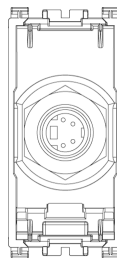

ARKÉ: S-Video socket connector grey

19347

Wiring devices / Traditional wiring devices / ARKÉ / Devices

S-Video socket connector grey

Socket outlet with S-Video connector, 4-pin, grey

2 - Will be discontinued

1 NR

- [Arké lives in your time](#)

3D

- **Class group:** Domestic switching devices
- **Class:** Insert/cover for communication technology
- **Assembly arrangement:** Modular device for domestic switching devices
- **Utilization:** S-Video
- **Support ring:** No
- **With dust cover:** No
- **With hinged lid:** No
- **Mounting method:** Flush-mounted
- **Material:** Plastic
- **Material quality:** Thermoplastic
- **Halogen free:** Yes
- **Surface protection:** Untreated

- **Surface finishing:** Matt
- **Colour:** Grey
- **RAL-number (similar):** 7015
- **Transparent:** No
- **Number of modules (module system):** 1
- **With strain relief:** No
- **Luster terminal:** No
- **Suitable for degree of protection (IP):** IP20
- **Device width:** 22,30 mm
- **Device height:** 49,00 mm
- **Device depth:** 37,60 mm

- 00. CE Marking - EU
- 43. UKCA mark - Great Britain

- 99. WEEE Directive ([download](#))

8007352457874
1 NR
4.1x2.8x5.3 [cm]
21.59 [g]

8007352457881
10 NR
14.4x9x6 [cm]
250.52 [g]