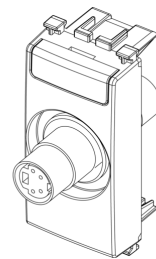

ARKÉ: S-Video socket connector grey

19347

Wiring devices / Traditional wiring devices / ARKÉ / Devices

S-Video socket connector grey

Socket outlet with S-Video connector, 4-pin, grey

2 - Will be discontinued

1 NR

- [Arké lives in your time](#)

3D

- **Class group:** Domestic switching devices
- **Class:** Insert/cover for communication technology
- **Assembly arrangement:** Modular device for domestic switching devices
- **Utilization:** S-Video
- **Support ring:** No
- **With dust cover:** No
- **With hinged lid:** No
- **Mounting method:** Flush-mounted
- **Material:** Plastic
- **Material quality:** Thermoplastic
- **Halogen free:** Yes
- **Surface protection:** Untreated

- **Surface finishing:** Matt
- **Colour:** Grey
- **RAL-number (similar):** 7015
- **Transparent:** No
- **Number of modules (module system):** 1
- **With strain relief:** No
- **Luster terminal:** No
- **Suitable for degree of protection (IP):** IP20
- **Device width:** 22,30 mm
- **Device height:** 49,00 mm
- **Device depth:** 37,60 mm

- 00. CE Marking - EU
- 43. UKCA mark - Great Britain

- 99. WEEE Directive ([download](#))

8007352457874
1 NR
4.1x2.8x5.3 [cm]
21.59 [g]

8007352457881
10 NR
14.4x9x6 [cm]
250.52 [g]