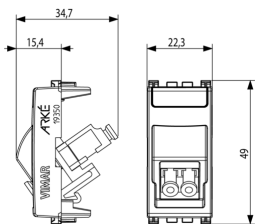

- [Arké lives in your time](#)

3D

- **Class group:** Data and telecommunication
- **Class:** Fibre optic coupler
- **Suitable for type of fibre:** Single mode
- **Type of connector connection 1:** LC-Duplex

- **Type of connector connection 2:** LC-Duplex
- **Type of fastening:** Engage (snap)
- **Colour:** Other