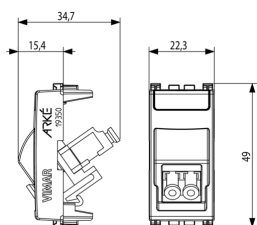

### Fiber optic socket mono 9/125 LC Metal

9/125  $\mu\text{m}$  monomodal fiber optic socket outlet with LC duplex adaptor,  
Metal

3 - Active

10 NR

- [Arké lives in your time](#)

3D

- **Class group:** Data and telecommunication
- **Class:** Fibre optic coupler
- **Suitable for type of fibre:** Single mode
- **Type of connector connection 1:** LC-Duplex

- **Type of connector connection 2:** LC-Duplex
- **Type of fastening:** Engage (snap)
- **Colour:** Aluminium

• 10. EAC Eurasian Customs Union

8007352597648  
1 NR  
4.1x2.8x5.3 [cm]  
13.1 [g]

8007352597655  
10 NR  
14.4x9x6 [cm]  
167.2 [g]