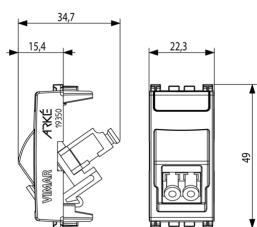

- Arké lives in your time