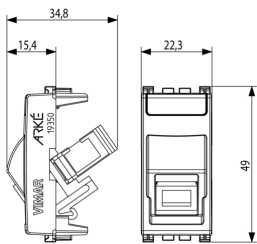

### Fiber optic socket mono 9/125 SC white

9/125  $\mu\text{m}$  monomodal fiber optic socket outlet with SC/APC simplex adaptor, white

3 - Active

10 NR

- [Arké lives in your time](#)

3D

- **Class group:** Data and telecommunication
- **Class:** Fibre optic coupler
- **Suitable for type of fibre:** Single mode
- **Type of connector connection 1:** SC

- **Type of connector connection 2:** SC
- **Type of fastening:** Engage (snap)
- **Colour:** Other

• 10. EAC Eurasian Customs Union

8007352560741  
1 NR  
4.1x2.8x5.3 [cm]  
13.3 [g]

8007352560758  
10 NR  
14.4x9x6 [cm]  
168.2 [g]