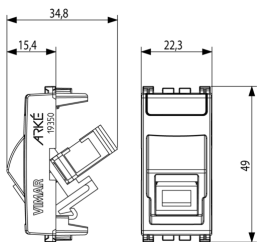

ARKÉ: Fiber optic socket mono 9/125 SC Metal

19350.SC.M

System infrastructure / Netsafe structured wiring / ARKÉ / Devices

Fiber optic socket mono 9/125 SC Metal

9/125 μm monomodal fiber optic socket outlet with SC/APC simplex adaptor,
Metal

3 - Active

10 NR

- [Arké lives in your time](#)

3D

- **Class group:** Data and telecommunication
- **Class:** Fibre optic coupler

- **Colour:** Aluminium

- 10. EAC Eurasian Customs Union

8 007352597624

8007352597624
1 NR
4.1x2.8x5.3 [cm]
13.2 [g]

8 007352597631

8007352597631
10 NR
14.4x9x6 [cm]
168.5 [g]

Vimar