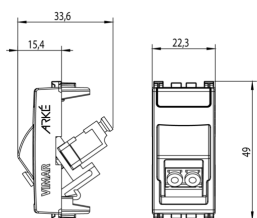

- [Arké lives in your time](#)