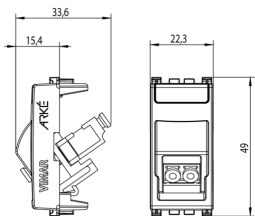

- [Arké lives in your time](#)