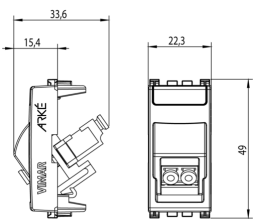

- Arké lives in your time