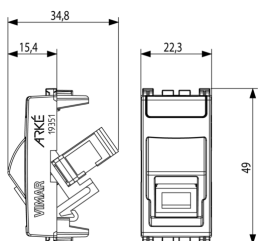

- [Arké lives in your time](#)