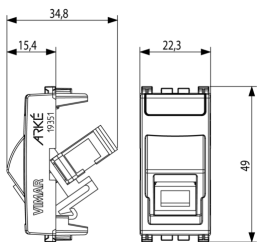

- [Arké lives in your time](#)