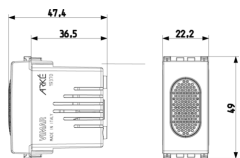

12V SELV 50-60Hz bell white

Bell, 12 V~ (SELV) 50-60 Hz, white

2 - Will be discontinued

10 NR

- [Arké lives in your time](#)

3D