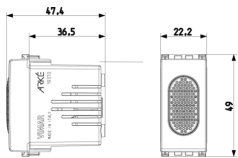

3D

- **Class group:** Optical and acoustic signalling equipment
- **Class:** Bell
- **Housing colour:** Grey
- **Loudness:** 70 dB
- **Nominal voltage:** 12,00 - 12,01 V
- **Degree of protection (IP):** IP40

- **Type of current:** AC
- **Built-in battery:** No
- **Mounting method:** Flush-mounted
- **Width in number of modular spacings:** 1
- **Wireless:** No

- 00. CE Marking - EU
- 10. EAC Eurasian Customs Union

- 43. UKCA mark - Great Britain
- 99. WEEE Directive ([download](#))

8007352414891
1 NR
5.1x2.8x5.3 [cm]
59.8 [g]

8007352414907
10 NR
14.4x11.6x6 [cm]
640.4 [g]

8007352626676
120 NR
36.5x33x13.5 [cm]
7,116 [g]