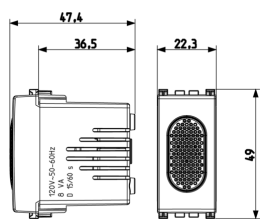

3D

- **Class group:** Optical and acoustic signalling equipment
- **Class:** Bell
- **Housing colour:** White
- **Loudness:** 70 dB
- **Nominal voltage:** 120,00 - 120,01 V
- **Degree of protection (IP):** IP40

- **Type of current:** AC
- **Built-in battery:** No
- **Mounting method:** Flush-mounted
- **Width in number of modular spacings:** 1
- **Wireless:** No

- 00. CE Marking - EU
- 01. IMQ - Italy ([download](#))
- 10. EAC Eurasian Customs Union
- 19. NOM - Mexico

- 37. Marking - Morocco
- 43. UKCA mark - Great Britain
- 96. Electrotechnical expert ([download](#))
- 99. WEEE Directive ([download](#))

8007352471641
1 NR
5.1x2.8x5.3 [cm]
56.3 [g]

8007352471658
10 NR
14.4x11.6x6 [cm]
607.2 [g]