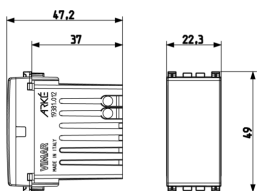

LED-lamp 1M 12V

Lamp with high-efficiency LED, supply voltage 12 V~ 50-60 Hz or 12 V d.c.
(SELV), grey

2 - Will be discontinued

5 NR

- [Arké lives in your time](#)