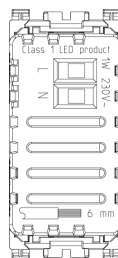

ARKÉ: LED-lamp 1M 12V

19381.012

Wiring devices / Traditional wiring devices / ARKÉ / Devices

LED-lamp 1M 12V

Lamp with high-efficiency LED, supply voltage 12 V~ 50-60 Hz or 12 V d.c.
(SELV), grey

2 - Will be discontinued

5 NR

- [Arké lives in your time](#)

3D

- **Class group:** Domestic switching devices
- **Class:** Information light signal for domestic switching devices
- **Number of modules (module system):** 1
- **With light source:** Yes
- **Lamp type:** LED not exchangeable
- **With flashlight:** No
- **With exchangeable symbol:** No
- **Mounting method:** Flush-mounted
- **Type of fastening:** Engage (snap)
- **Material:** Plastic

8007352436602
5 NR
14.2x6.7x5.9 [cm]
161.8 [g]