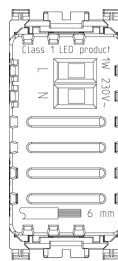

ARKÉ: LED-lamp 1M 230V

19381

Wiring devices / Traditional wiring devices / ARKÉ / Devices

LED-lamp 1M 230V

Lamp with high-efficiency LED, supply voltage 230 V~ 50-60 Hz, grey

3 - Active

5 NR

- [Arké lives in your time](#)

3D

- **Class group:** Domestic switching devices
- **Class:** Information light signal for domestic switching devices
- **Number of modules (module system):** 1
- **With light source:** Yes
- **Lamp type:** LED not exchangeable
- **With flashlight:** No
- **With exchangeable symbol:** No
- **Mounting method:** Flush-mounted
- **Type of fastening:** Engage (snap)
- **Material:** Plastic

- **Material quality:** Thermoplastic
- **Surface protection:** Untreated
- **Surface finishing:** Matt
- **Colour:** Grey
- **RAL-number (similar):** 7015
- **Transparent:** No
- **Colour light source:** White
- **Suitable for degree of protection (IP):** IP40
- **Nominal voltage:** 230 V

8007352436589
5 NR
14.2x6.7x5.9 [cm]
196.4 [g]