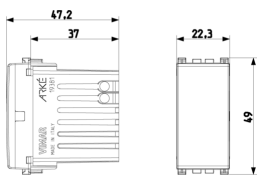

3D

- **Class group:** Domestic switching devices
- **Class:** Information light signal for domestic switching devices
- **Number of modules (module system):** 1
- **With light source:** Yes
- **Lamp type:** LED not exchangeable
- **With flashlight:** No
- **With exchangeable symbol:** No
- **Mounting method:** Flush-mounted
- **Type of fastening:** Engage (snap)
- **Material:** Plastic

- **Material quality:** Thermoplastic
- **Surface protection:** Untreated
- **Surface finishing:** Matt
- **Colour:** Grey
- **RAL-number (similar):** 7015
- **Transparent:** No
- **Colour light source:** White
- **Suitable for degree of protection (IP):** IP40
- **Nominal voltage:** 230 V

- 00. CE Marking - EU
- 10. EAC Eurasian Customs Union
- 37. Marking - Morocco

- 43. UKCA mark - Great Britain
- 96. Electrotechnical expert ([download](#))
- 99. WEEE Directive ([download](#))

8007352436572
1 NR
5.1x2.8x5.3 [cm]
33.1 [g]

8007352436589
5 NR
14.2x6.7x5.9 [cm]
196.4 [g]